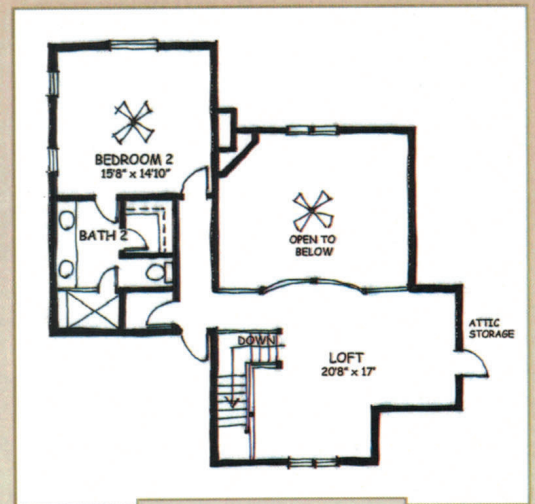

The Calusa

Designed by: Donald Gardner Design Services, LLC

Second Level

Calusa	
Main Level	1819
Second Level	895
Total Living Space	2714
Covered Porch	697
Garage	608
Total Under Roof	4019

**All Rights Reserved
Plans & Elevations subject to change without notice*