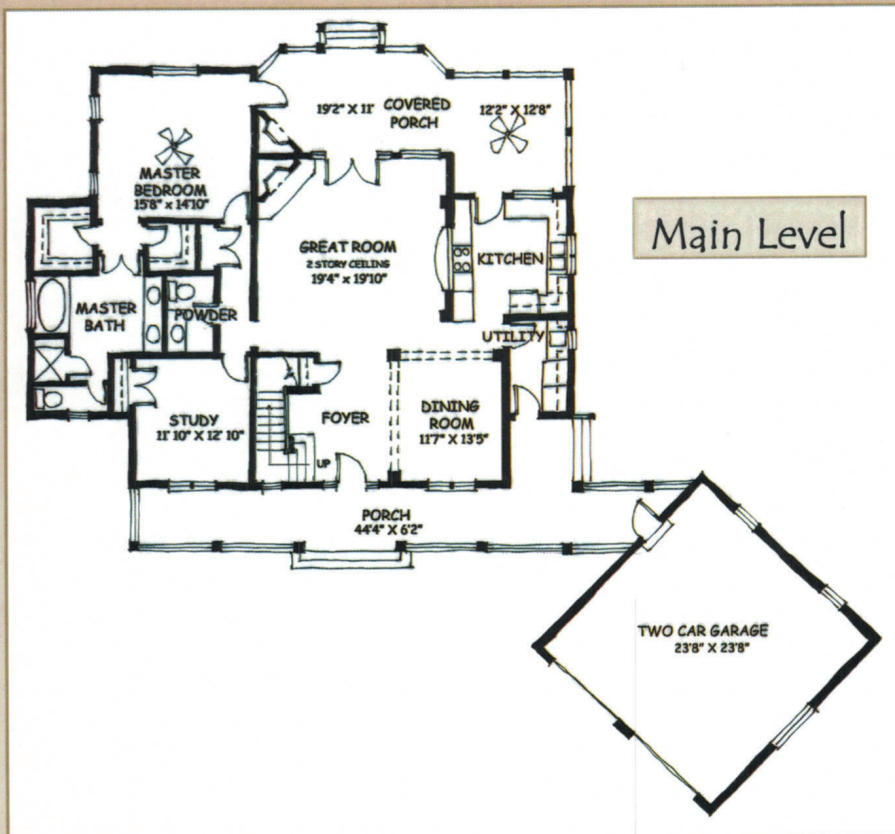

The Calusa

Designed by: Donald Gardner Design Services, LLC

Second Level

Calusa	
Main Level	1819
Second Level	895
Total Living Space	2714
Covered Porch	697
Garage	608
Total Under Roof	4019

**All Rights Reserved
Plans & Elevations subject to change without notice*

A Log Cottage Marketed by
The Smoky Mountain Retreat
For Eagle's Nest Mountain Construction, Inc.