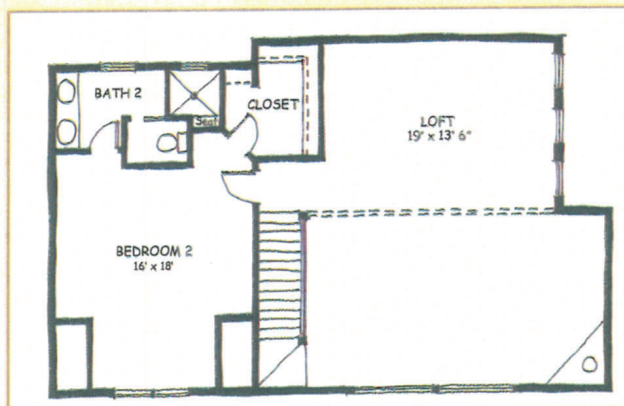

The Cherokee

Main Level

Second Level

A Log Cottage Marketed by
The Smoky Mountain Retreat
For Eagle's Nest Mountain Construction, Inc.

Cherokee

Main Level	1495
Second Level	790
Total Living Space	2285
Covered Porch	457
Porte Cochere	415
Total Under Roof	3157