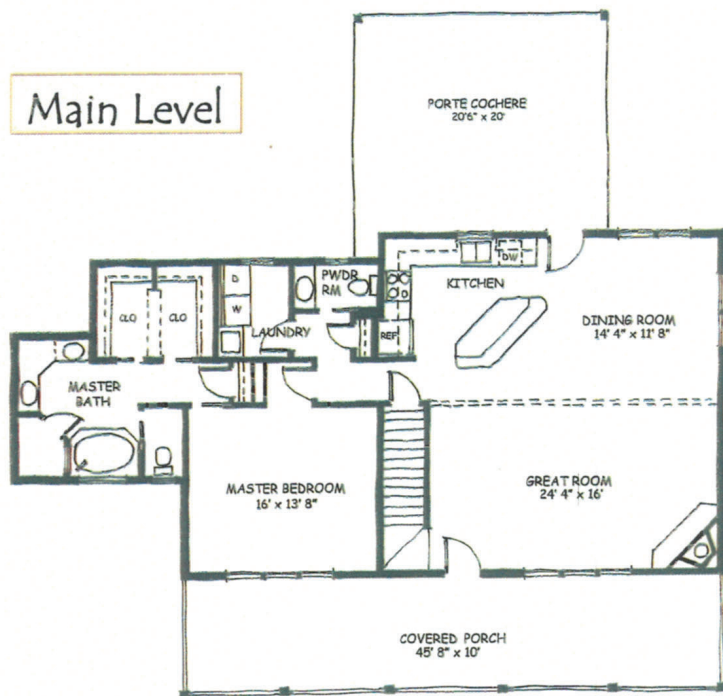

The Cherokee

Main Level

Second Level

A Log Cottage Marketed by
The Smoky Mountain Retreat
For Eagle's Nest Mountain Construction, Inc.

Cherokee

Main Level	1495
Second Level	790
Total Living Space	2285
Covered Porch	457
Porte Cochere	415
Total Under Roof	3157

**All Rights Reserved
Plans & Elevations subject to change without notice*