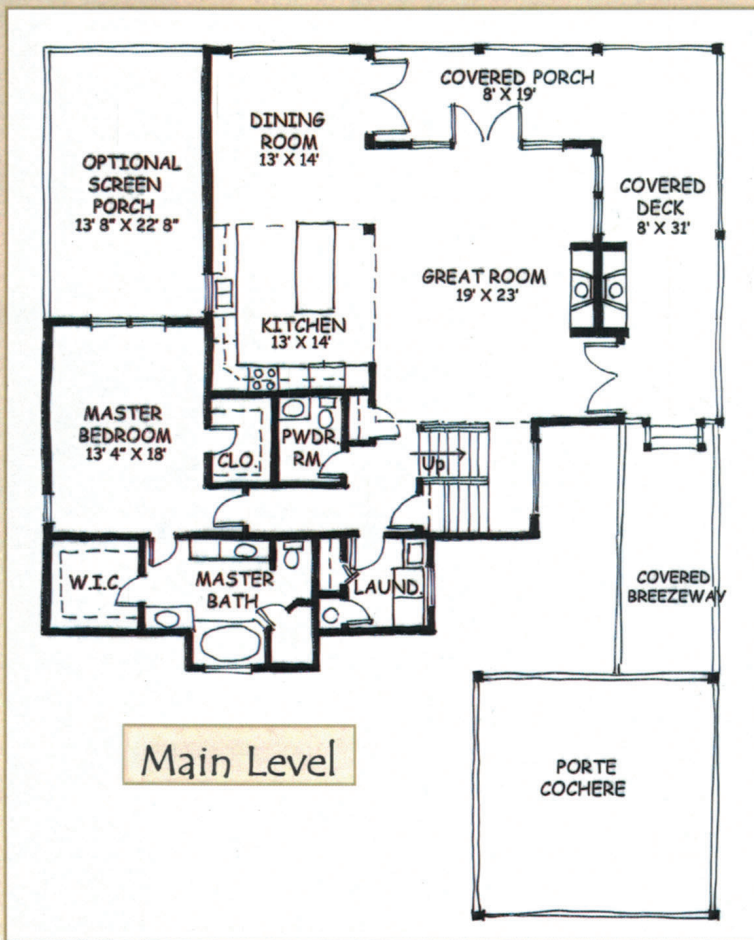

# The Choctaw

<b>Choctaw</b>	
Main Level	1725
Second Level	930
<b>Total Living Space</b>	<b>2655</b>
Covered Porch	438
Porte Cochere	400
<b>Total Under Roof</b>	<b>3493</b>
<small>*All Rights Reserved Plans &amp; Elevations subject to change without notice</small>	