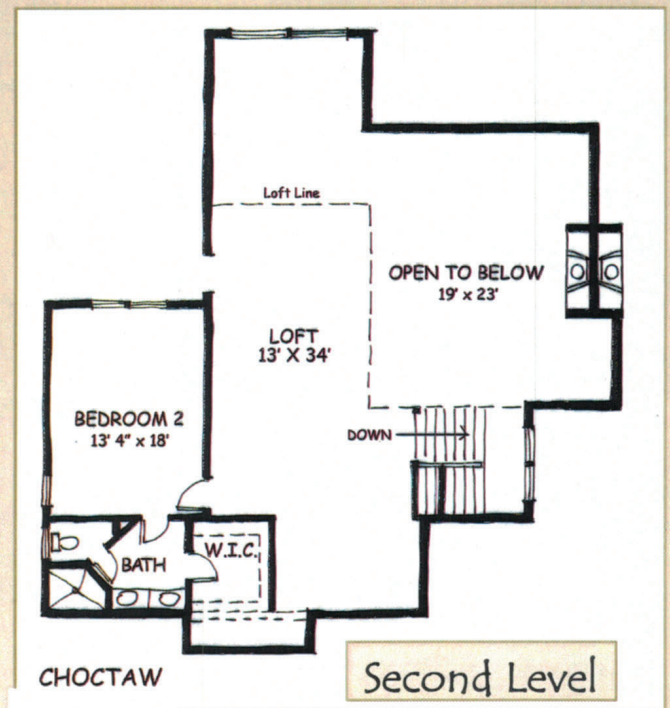

# The Choctaw

<b>Choctaw</b>	
Main Level	1725
Second Level	930
<b>Total Living Space</b>	<b>2655</b>
Covered Porch	438
Porte Cochere	400
<b>Total Under Roof</b>	<b>3493</b>
<small>*All Rights Reserved Plans &amp; Elevations subject to change without notice</small>	