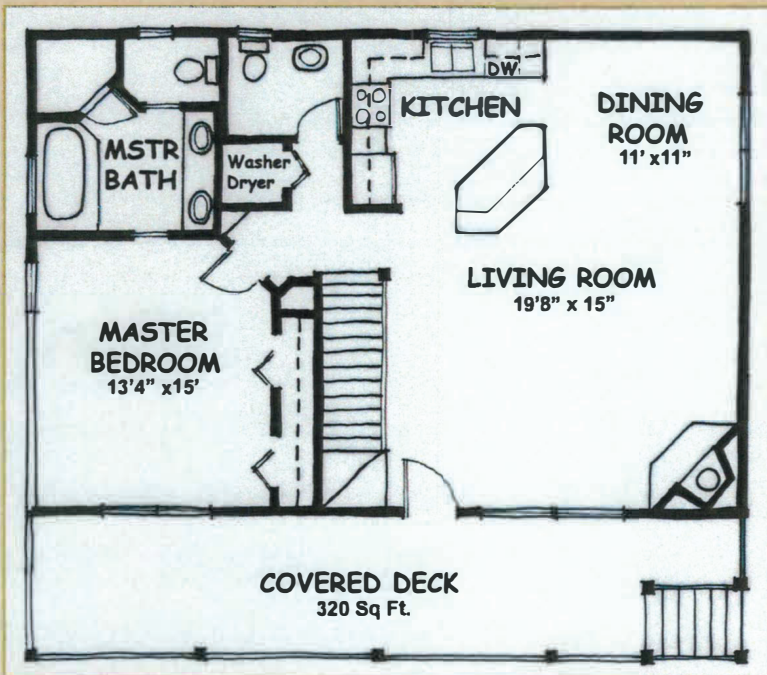

Shawnee

Main Level

Second Level

Shawnee	Sq. Ft.
Main Level	1,080
Second Level	457
Total Living Space	1,537
Covered Deck	320
Total	1,857

**All Rights Reserved
Plans & Elevations subject to change without notice*

A Log Cottage Marketed by
The Smoky Mountain Retreat
For Eagle's Nest Mountain Construction, Inc.