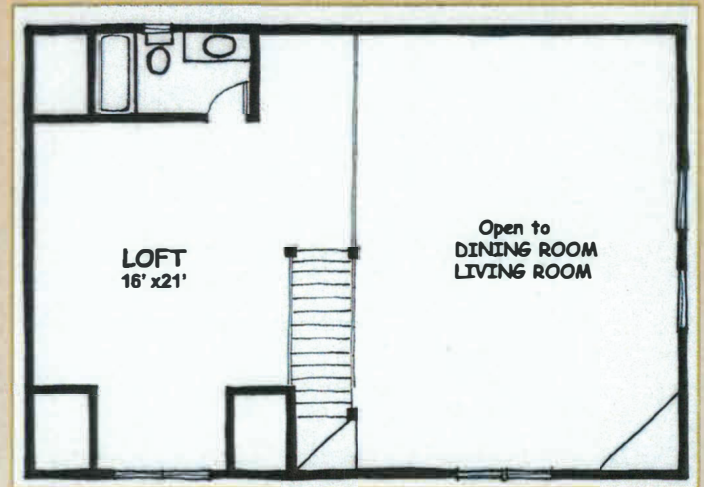

Shawnee

Main Level

Second Level

Shawnee	Sq. Ft.
Main Level	1,080
Second Level	457
Total Living Space	1,537
Covered Deck	320
Total	1,857

**All Rights Reserved
Plans & Elevations subject to change without notice*