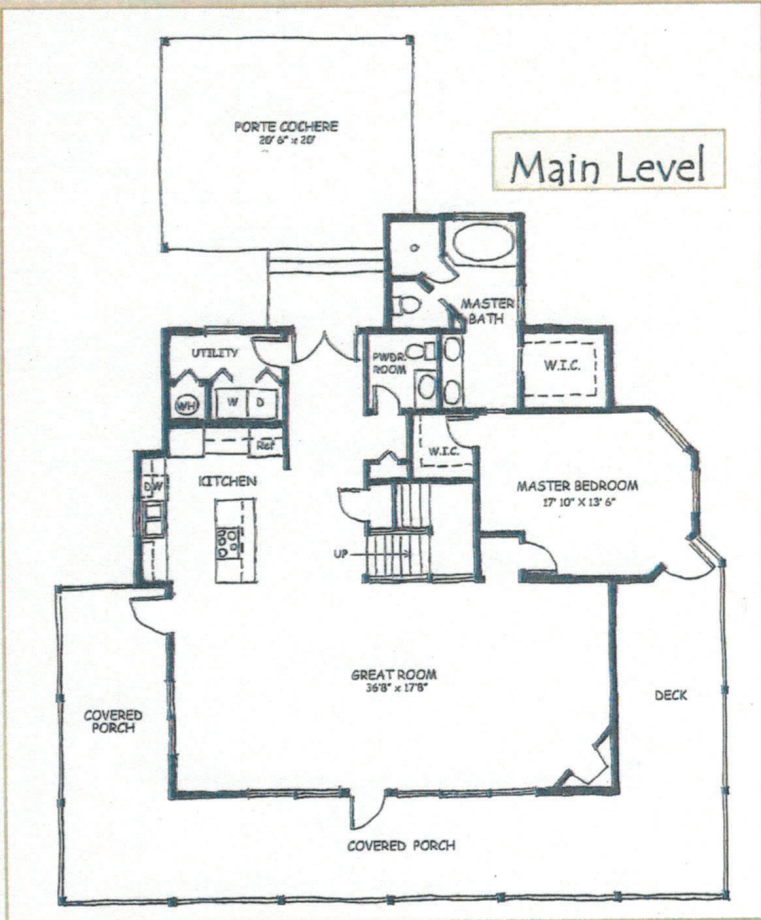

The Timucua

Second Level

Timucua	
Main Level	1720
Second Level	850
Total Living Space	2570
Covered Porch	585
Porte Cochere	438
Open Decks	258
Total	3851

**All Rights Reserved
Plans & Elevations subject to change without notice*

A Log Cottage Marketed by
The Smoky Mountain Retreat
For Eagle's Nest Mountain Construction, Inc.