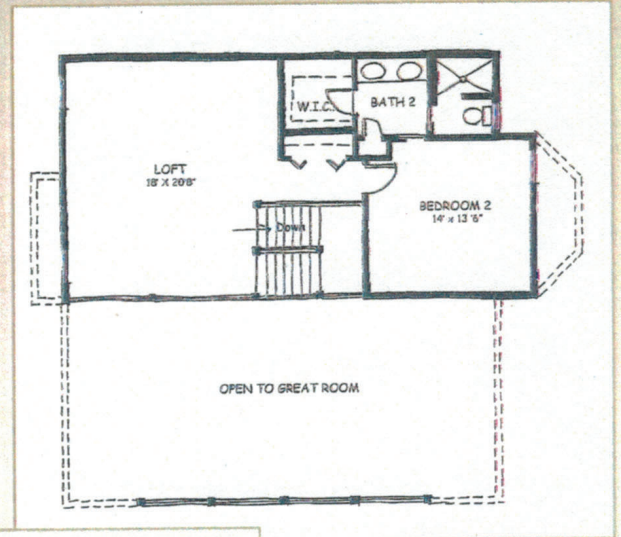

The Timucua

Second Level

Timucua	
Main Level	1720
Second Level	850
Total Living Space	2570
Covered Porch	585
Porte Cochere	438
Open Decks	258
Total	3851

**All Rights Reserved
Plans & Elevations subject to change without notice*

A Log Cottage Marketed by
The Smoky Mountain Retreat
For Eagle's Nest Mountain Construction, Inc.