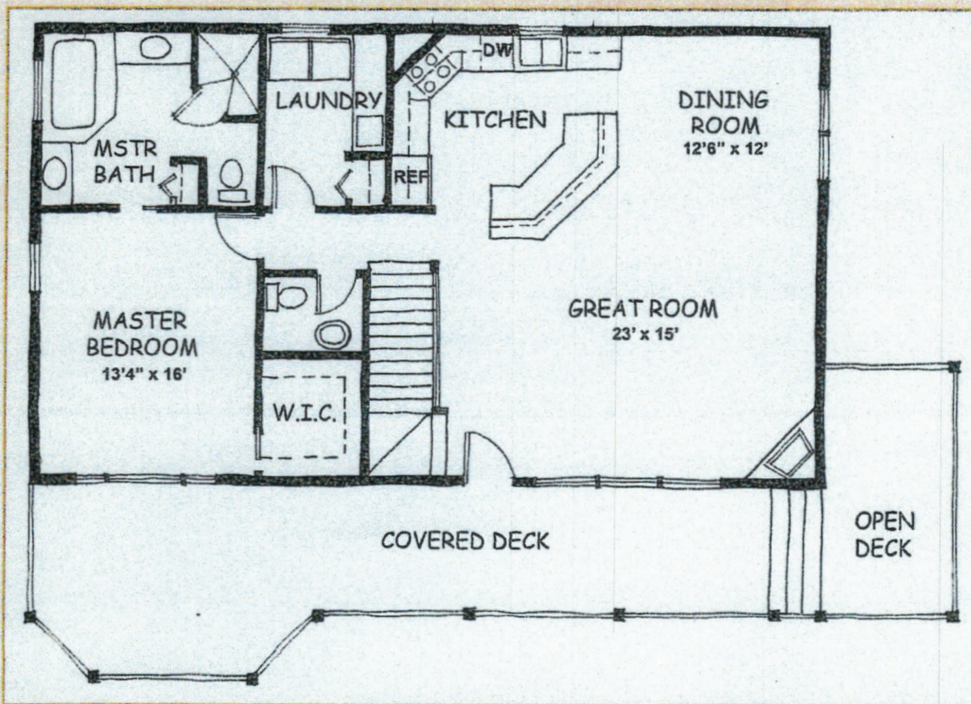

Wyandot

Main Level

Second Level

A Log Cottage Marketed by
The Smoky Mountain Retreat
For Eagle's Nest Mountain Construction, Inc.

Wyandot	Sq. Ft.
Main Level	1,354
Second Level	686
Total Living Space	2,040
Covered Deck	440
Open Deck	135
Total	2,615

*All Rights Reserved
Plans & Elevations subject to change without notice