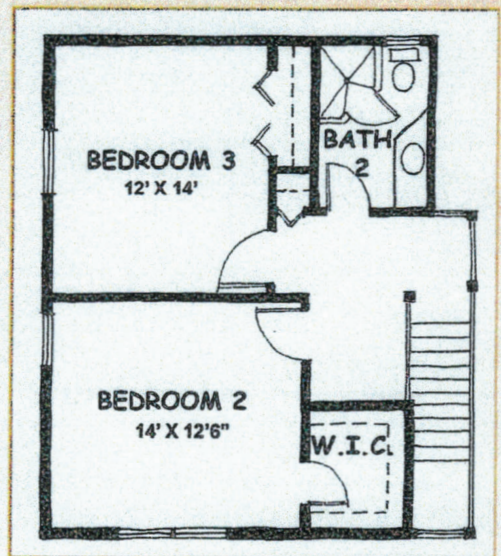

Wyandot

Main Level

Second Level

A Log Cottage Marketed by
The Smoky Mountain Retreat
For Eagle's Nest Mountain Construction, Inc.

Wyandot	Sq. Ft.
Main Level	1,354
Second Level	686
Total Living Space	2,040
Covered Deck	440
Open Deck	135
Total	2,615

*All Rights Reserved
Plans & Elevations subject to change without notice